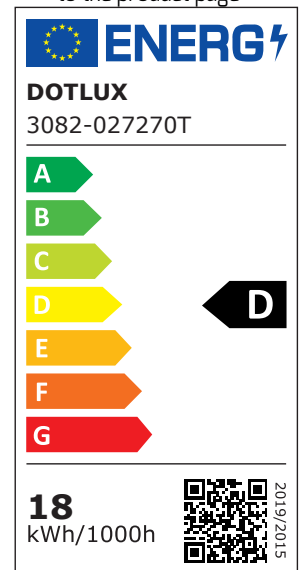

PRODUCT NO. 3082-027270T

DOTLUX LED street lamp RETROFITastrodim E27 18 watt warm white 135 SMD 2835 LED's unidirectional 270°.

to the product page

- Replaces = 80W HQL or 50-70W NAV
- Up to 25% light energy savings compared to conventional LED streetlights due to intelligent nighttime light reduction
- ENEC certified
- Cost savings due to reuse of existing luminaires and their wiring
- Less light pollution
- Support of the human biorhythm
- Protection of nocturnal insect species
- Rotatable base

SUCCESSION ARTICLE	-	BEAM ANGLE	270
WEIGHT IN KG	0.27	DIMMABLE	Yes
POWER CONSUMPTION IN WATTS	18	PROTECTION CLASS (IP)	IP40
NET LUMINOUS FLUX IN LUMENS	2900	INPUT VOLTAGE	100 - 240 V AC
LUMEN PER WATT	161	SERVICE LIFE	approx. 50.000 h at 25°C
		COLOR TEMPERATURE IN KELVIN	2700
		POWER FACTOR	0,9
		INRUSH CURRENT IN A	0
		LUMEN PER WATT	161
Dimensions		VOLTAGE TYPE	AC
height: 199mm		HOUSING COLOUR	white
diameter: 70mm		SUITED FOR EMERGENCY LIGHTING	yes
		SWITCH CYCLES	> 70.000
		ENEC-CERTIFIED	ENEC 25
		ASSORTMENT	Proline
		ENERGY EFFICIENCY CLASS ACCORDING TO EU REGULATION 2019/2015	D
		ETIM GRUPPEN-ID	EC001959
		DIMMING TOUCH AND DIM	No
		DIMMING ZIGBEE	No
		NO DIM FUNCTION	No
		COLOUR CONSISTENCY (MCADAM ELLIPSE)	SDCM6
		SUITABLE FOR EMERGENCY LIGHTING	Yes
		COMPATIBLE WITH APPLE HOMEKIT	No

COMPATIBLE WITH GOOGLE ASSISTANT	No
COMPATIBLE WITH AMAZON ALEXA	No
DIMMING PHASE CUT-ON	No
LIFETIME L90/B10 AT 25°C	12500
PULSE DURATION IN µS	0
LIGHT COLOUR ACCORDING TO EN 12464-1	warm white <3300 K
BEG FUNDING	Only relevant in Germany
COLOUR	White