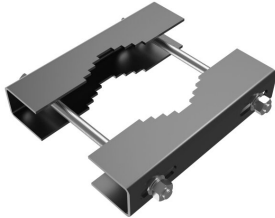

PRODUCT NO. 4912

DOTLUX Clamp mount 40-100mm for LENSplus 50-150W

to the product page

- Clamping bracket for masts with a diameter of 40-100 mm
- for secure mounting of the LENSplus floodlight from 50 W to 150 W

SUCCESSION ARTICLE	-	WARRANTY IN YEARS	5
WEIGHT IN KG	1.33	ETIM GROUP IDENTIFICATION NUMBER	EC002559
		BEG FUNDING	Only relevant in Germany

Dimensions

length: 200mm

width: 40mm

height: 50mm