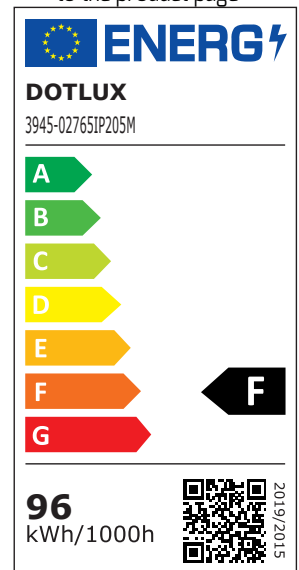

PRODUCT NO. 3945-02765IP205M

DOTLUX LED strip 96W 10 mm COLORselect 2700-6500K IP20 5m roll incl. 50cm connection cable both sides

to the product page

- Cozy and natural light due to extra high color rendering RA>92
- Consistent color temperature due to 3-Step Mac Adam binning and specially extruded IP66 protective cover
- Very densely arranged LEDs allow homogeneous illuminated areas at smallest distances
- Secure Solder Connect Technology prevents hairline cracks and cold solder joints
- Reinforced conductor paths ensure uniform brightness
- Original 3M adhesive tape provides strong hold
- 15 cm connection cable pre-mounted on one side

SUCCESSION ARTICLE	-	BEAM ANGLE	120
WEIGHT IN KG	0.14	PROTECTION CLASS (IP)	IP20
POWER CONSUMPTION IN WATTS	96	LIGHT COLOR	multicoloured
NET LUMINOUS FLUX IN LUMENS	max. 9250	SERVICE LIFE	approx. 50.000 h at 25°C
		COLOR TEMPERATURE IN KELVIN	2700-6500
		COLOR-RENDERING-INDEX	CRI > 92
		AMOUNT OF LED/M	240
		SEVERABLE BY MM	30
		TC TEMPERATURE IN °C	67
		OUTPUT W/M	19,2
		LIGHT FLUX LM/M	1850
		SMALLEST BEND RADIUS IN MM	25
		INPUT VOLTAGE SPAN	24 V DC
		WARRANTY IN YEARS	7
		INPUT VOLTAGE RANGE LUMINAIRE	24 V DC
		ENERGY EFFICIENCY CLASS ACCORDING TO EU REGULATION 2019/2015	F
		ETIM GROUP IDENTIFICATION NUMBER	EC002706
		COLOUR OF LIGHT ADJUSTABLE	Positions
		COMPATIBLE WITH APPLE HOMEKIT	No
		COMPATIBLE WITH GOOGLE ASSISTANT	No
		COMPATIBLE WITH AMAZON ALEXA	No
		BEG FUNDING	Only relevant in Germany
		ENERGY EFFICIENCY CLASS OF THE LIGHT SOURCE OF A LUMINAIRE	-

Dimensions

length: 5000mm
width: 10mm
height: 1mm