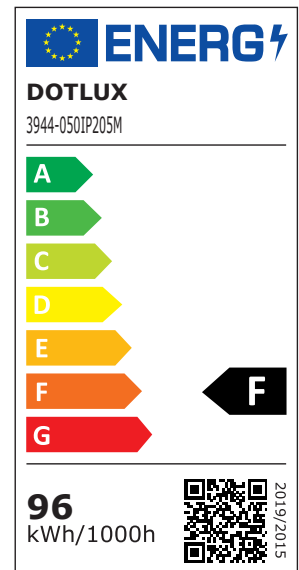

PRODUCT NO. 3944-050IP205M

**DOTLUX LED strip 96W 10mm 5000K IP20 5m roll incl. 50cm connection cable on both sides**

to the product page

- Cozy and natural light due to extra high color rendering RA>92
- Consistent color temperature due to 3-step Mac Adam binning
- Very densely arranged LEDs enable homogeneous luminous surfaces at smallest distances
- Secure Solder Connect Technology prevents hairline cracks and cold solder joints
- Reinforced conductor paths ensure uniform brightness
- Original 3M adhesive tape provides strong hold
- 15 cm connection cable pre-mounted on one side

<b>SUCCESSION ARTICLE</b>	-
<b>PREDECESSOR ARTICLE</b>	1980-3
<b>WEIGHT IN KG</b>	0.12
<b>POWER CONSUMPTION IN WATTS</b>	96
<b>NET LUMINOUS FLUX IN LUMENS</b>	9250
<b>LUMEN PER WATT</b>	96

**Dimensions**

**length:** 5000mm  
**width:** 10mm  
**height:** 1mm

<b>BEAM ANGLE</b>	120
<b>PROTECTION CLASS (IP)</b>	IP20
<b>LIGHT COLOR</b>	white
<b>SERVICE LIFE</b>	approx. 50.000 h at 25°C
<b>COLOR TEMPERATURE IN KELVIN</b>	5000
<b>COLOR-RENDERING-INDEX</b>	CRI > 92
<b>AMOUNT OF LED/M</b>	238
<b>SEVERABLE BY MM</b>	30
<b>TC TEMPERATURE IN °C</b>	67
<b>OUTPUT W/M</b>	19,2
<b>LUMEN PER WATT</b>	96
<b>LIGHT FLUX LM/M</b>	1850
<b>SMALLEST BEND RADIUS IN MM</b>	25
<b>INPUT VOLTAGE SPAN</b>	24 V DC
<b>WARRANTY IN YEARS</b>	7
<b>INPUT VOLTAGE RANGE LUMINAIRE</b>	24 V DC
<b>ENERGY EFFICIENCY CLASS ACCORDING TO EU REGULATION 2019/2015</b>	F
<b>ETIM GROUP IDENTIFICATION NUMBER</b>	EC002706
<b>COMPATIBLE WITH APPLE HOMEKIT</b>	No
<b>COMPATIBLE WITH GOOGLE ASSISTANT</b>	No
<b>COMPATIBLE WITH AMAZON ALEXA</b>	No
<b>BEG FUNDING</b>	Only relevant in Germany
<b>ENERGY EFFICIENCY CLASS OF THE LIGHT SOURCE OF A LUMINAIRE</b>	-
<b>COLOUR OF LIGHT ADJUSTABLE</b>	No