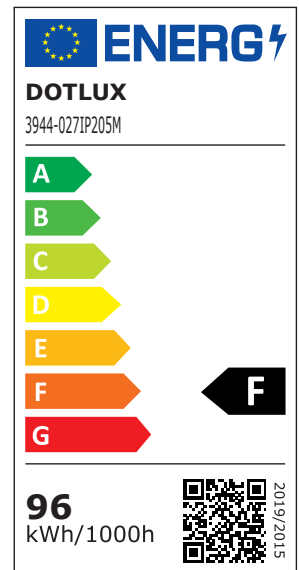

PRODUCT NO. 3944-027IP205M

**DOTLUX LED strip 96W 10mm 2700K IP20 5m roll incl. 50cm connection cable both sides**

to the product page

- Cozy and natural light due to extra high color rendering RA>92
- Consistent color temperature due to 3-step Mac Adam binning
- Very densely arranged LEDs enable homogeneous luminous surfaces at smallest distances
- Secure Solder Connect Technology prevents hairline cracks and cold solder joints
- Reinforced conductor paths ensure uniform brightness
- Original 3M adhesive tape provides strong hold
- 15 cm connection cable pre-mounted on one side

SUCCESSION ARTICLE	-
PREDECESSOR ARTICLE	1979-3
WEIGHT IN KG	0.11
POWER CONSUMPTION IN WATTS	96
NET LUMINOUS FLUX IN LUMENS	8750
LUMEN PER WATT	91

**Dimensions**

**length:** 5000mm  
**width:** 10mm  
**height:** 1mm

BEAM ANGLE	120
PROTECTION CLASS (IP)	IP20
LIGHT COLOR	white
SERVICE LIFE	approx. 50.000 h at 25°C
COLOR TEMPERATURE IN KELVIN	2700
COLOR-RENDERING-INDEX	CRI > 92
AMOUNT OF LED/M	238
SEVERABLE BY MM	30
TC TEMPERATURE IN °C	67
OUTPUT W/M	19,2
LUMEN PER WATT	91
LIGHT FLUX LM/M	1750
SMALLEST BEND RADIUS IN MM	25
INPUT VOLTAGE SPAN	24 V DC
WARRANTY IN YEARS	7
INPUT VOLTAGE RANGE LUMINAIRE	24 V DC
ENERGY EFFICIENCY CLASS ACCORDING TO EU REGULATION 2019/2015	F
ETIM GROUP IDENTIFICATION NUMBER	EC002706
COMPATIBLE WITH APPLE HOMEKIT	No
COMPATIBLE WITH GOOGLE ASSISTANT	No
COMPATIBLE WITH AMAZON ALEXA	No
BEG FUNDING	Only relevant in Germany
ENERGY EFFICIENCY CLASS OF THE LIGHT SOURCE OF A LUMINAIRE	-
COLOUR OF LIGHT ADJUSTABLE	No