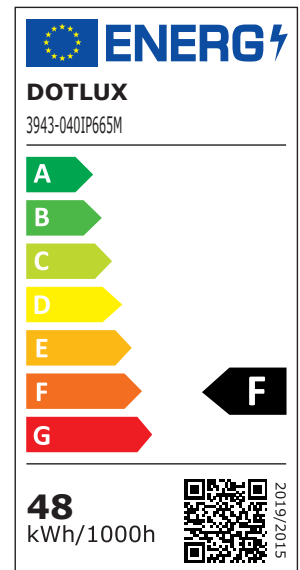

PRODUCT NO. 3943-040IP665M

DOTLUX LED strip 48W 10mm 4000K IP66 5m roll incl. 50cm connection cable on both sides

to the product page

- Cozy and natural light due to extra high color rendering RA>92
- Consistent color temperature due to 3-Step Mac Adam binning and specially extruded IP66 protective cover
- Very densely arranged LEDs allow homogeneous illuminated areas at smallest distances
- Secure Solder Connect Technology prevents hairline cracks and cold solder joints
- Reinforced conductive traces ensure uniform brightness
- Original 3M adhesive tape provides strong hold
- 15 cm connection cable pre-mounted on one side

SUCCESSION ARTICLE	-
PREDECESSOR ARTICLE	1982-2
WEIGHT IN KG	0.25
POWER CONSUMPTION IN WATTS	48
NET LUMINOUS FLUX IN LUMENS	4150

Dimensions

length: 5000mm
width: 10mm
height: 5mm

BEAM ANGLE	120
PROTECTION CLASS (IP)	IP66
LIGHT COLOR	white
SERVICE LIFE	approx. 50.000 h at 25°C
COLOR TEMPERATURE IN KELVIN	4000
COLOR-RENDERING-INDEX	CRI > 92
AMOUNT OF LED/M	140
SEVERABLE BY MM	50
TC TEMPERATURE IN °C	67
OUTPUT W/M	9,6
LIGHT FLUX LM/M	800
SMALLEST BEND RADIUS IN MM	25
INPUT VOLTAGE SPAN	24 V DC
WARRANTY IN YEARS	7
INPUT VOLTAGE RANGE LUMINAIRE	24 V DC
ENERGY EFFICIENCY CLASS ACCORDING TO EU REGULATION 2019/2015	F
ETIM GROUP IDENTIFICATION NUMBER	EC002706
COMPATIBLE WITH APPLE HOMEKIT	No
COMPATIBLE WITH GOOGLE ASSISTANT	No
COMPATIBLE WITH AMAZON ALEXA	No
BEG FUNDING	Only relevant in Germany
ENERGY EFFICIENCY CLASS OF THE LIGHT SOURCE OF A LUMINAIRE	-
COLOUR OF LIGHT ADJUSTABLE	No