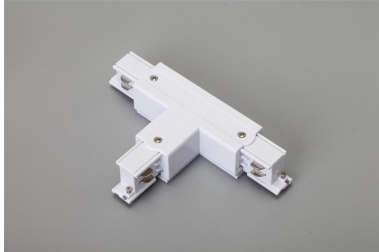

**PRODUCT NO.** 3899-WR2

**DOTLUX 3 phase T-connector, right 2, white**

to the product page

- 3 phase T-connector, right 2, white

<b>SUCCESSION ARTICLE</b>	-	<b>WARRANTY IN YEARS</b>	2
<b>WEIGHT IN KG</b>	0.17	<b>ETIM GROUP IDENTIFICATION NUMBER</b>	EC002556
		<b>TYPE OF ACCESSORY/SPARE PART</b>	Coupler/connector T-shape
		<b>BEG FUNDING</b>	Only relevant in Germany
		<b>COLOUR</b>	White

**Dimensions**

**length:** 165mm

**width:** 98mm

**height:** 33mm