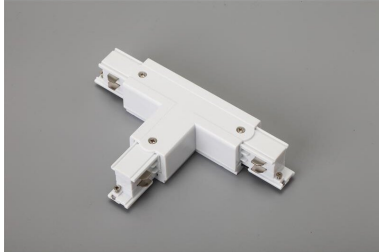

**PRODUCT NO.** 3899-WL1

**DOTLUX 3 phase T-connector, left 1, white**

to the product page

- 3 phase T-connector, left 1, white

<b>SUCCESSION ARTICLE</b>	-	<b>WARRANTY IN YEARS</b>	2
<b>WEIGHT IN KG</b>	0.17	<b>ETIM GROUP IDENTIFICATION NUMBER</b>	EC002556
		<b>TYPE OF ACCESSORY/SPARE PART</b>	Coupler/connector T-shape
		<b>BEG FUNDING</b>	Only relevant in Germany
		<b>COLOUR</b>	White

**Dimensions**

**length:** 165mm

**width:** 98mm

**height:** 33mm