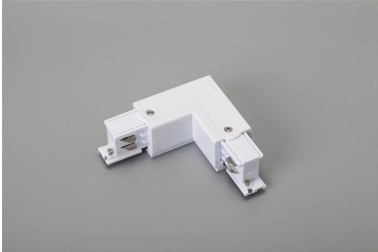

PRODUCT NO. 3898-WL

DOTLUX 3 phase corner connector 90°, left, white

to the product page

- 3 phase corner connector 90°, left, white

SUCCESSION ARTICLE	-	WARRANTY IN YEARS	2
WEIGHT IN KG	0.11	ETIM GROUP IDENTIFICATION NUMBER	EC002556
		TYPE OF ACCESSORY/SPARE PART	Coupler/connector L-shape
		BEG FUNDING	Only relevant in Germany
		COLOUR	White

Dimensions

length: 98mm

width: 32mm

height: 33mm