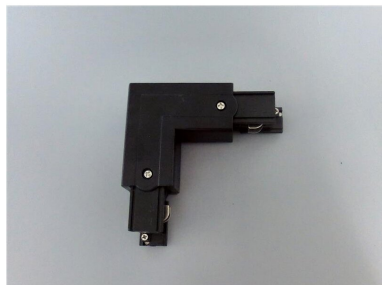

PRODUCT NO. 3898-SR

DOTLUX 3 phase corner connector 90°, right, black

to the product page

- 3 phase corner connector 90°, right, black

SUCCESSION ARTICLE	-	WARRANTY IN YEARS	2
WEIGHT IN KG	0.12	ETIM GROUP IDENTIFICATION NUMBER	EC002556
		TYPE OF ACCESSORY/SPARE PART	Coupler/connector L-shape
		BEG FUNDING	Only relevant in Germany
		COLOUR	Black

Dimensions

length: 98mm

width: 32mm

height: 33mm