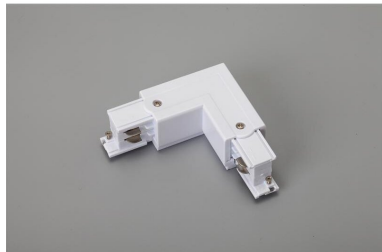

PRODUCT NO. 3898-WR

DOTLUX 3 phase corner connector 90°, right, white

to the product page

- 3 phase corner connector 90°, right, white

SUCCESSION ARTICLE	-	WARRANTY IN YEARS	2
WEIGHT IN KG	0.12	ETIM GROUP IDENTIFICATION NUMBER	EC002556
		TYPE OF ACCESSORY/SPARE PART	Coupler/connector L-shape
		BEG FUNDING	Only relevant in Germany
		COLOUR	White

Dimensions

length: 98mm

width: 32mm

height: 33mm