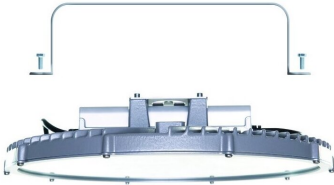

PRODUCT NO. 3654

**DOTLUX Mounting bracket fixed angle for LED hall floodlight LIGHTSHOWERevo**

to the product page

- DOTLUX mounting bracket fixed angle for LED indoor floodlight LIGHTSHOWERevo
- Order number: 3654

<b>SUCCESSION ARTICLE</b>	-	<b>WARRANTY IN YEARS</b>	0
<b>WEIGHT IN KG</b>	0.3	<b>ETIM GROUP IDENTIFICATION NUMBER</b>	EC002557
		<b>SPARE PART</b>	Nein
		<b>ACCESSORY</b>	Yes
		<b>TRANSPARENT</b>	No
		<b>COLOUR</b>	Aluminium
		<b>BEG FUNDING</b>	Only relevant in Germany

**Dimensions**

**length:** 40mm

**width:** 286mm

**height:** 120mm