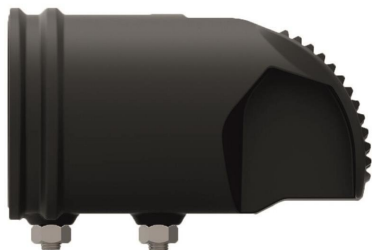

PRODUCT NO. 3633

DOTLUX Mast mounting adapter BELUGAmini, midi and maxi 76mm

to the product page

Pole mounting adapter for safe mounting of BELUGA street lights

SUCCESSION ARTICLE	-	WARRANTY IN YEARS	2
WEIGHT IN KG	0.7	ETIM GROUP IDENTIFICATION NUMBER	EC002559
		TYPE OF ACCESSORY/SPARE PART	Adapter
		SPARE PART	Nein
		ACCESSORY	Yes
Dimensions		MATERIAL	Aluminium
length: 170mm		BEG FUNDING	Only relevant in Germany
width: 95mm		SURFACE PROTECTION	Powder coating
height: 110mm			