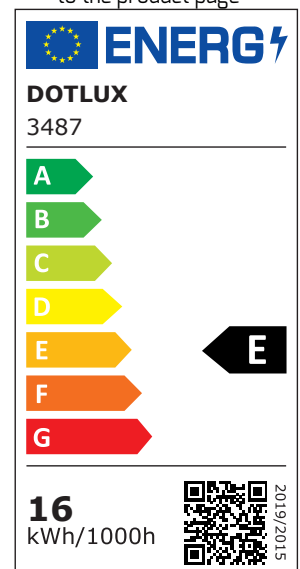

PRODUCT NO. 3487

**DOTLUX QUICK-FIXplus 16 4 W warm white 3000K LED interchangeable module (with 4 W emergency lighting module with separate connection)**

to the product page

- Universal MAGNET LED module with integrated driver for quick and easy replacement of light sources in existing ceiling and wall luminaires
- Extra high magnetic feet enable installation above the existing cabling
- Very high efficiency of up to 120lm/W thanks to low-current LEDs and therefore long service life
- Our QUICK-FIXplus luminaires comply with DIN EN60598-2-22:2014, a standard that confirms approval in the field of emergency lighting.
- Special lenses with 170° beam angle ensure absolutely shadow-free light distribution even in larger luminaires up to 400mm
- Integrated 4W emergency lighting module with separate power supply unit suitable for central battery

<b>WEIGHT IN KG</b>	0.2
<b>POWER CONSUMPTION IN WATTS</b>	16 + 4
<b>NET LUMINOUS FLUX IN LUMENS</b>	1900 / 450
<b>LUMEN PER WATT</b>	119

**Dimensions**

**height:** 68mm  
**diameter:** 180mm

<b>BEAM ANGLE</b>	170
<b>PROTECTION CLASS (IP)</b>	IP40
<b>TEMPERATURE RANGE</b>	-40°C to +50°C
<b>INPUT VOLTAGE</b>	186 - 240 AC/DC
<b>SERVICE LIFE</b>	approx. 40.000 h at 25°C
<b>COLOR TEMPERATURE IN KELVIN</b>	3000
<b>LUMEN PER WATT</b>	119
<b>PROTECTION CLASS</b>	II
<b>VOLTAGE TYPE</b>	AC/DC
<b>SWITCH CYCLES</b>	> 80.000
<b>INPUT VOLTAGE SPAN</b>	186-240 AC/DC
<b>WARRANTY IN YEARS</b>	3
<b>INPUT VOLTAGE RANGE LUMINAIRE</b>	186-240 AC/DC
<b>ENERGY EFFICIENCY CLASS ACCORDING TO EU REGULATION 2019/2015</b>	E
<b>ETIM GROUP IDENTIFICATION NUMBER</b>	EC000996
<b>COLOUR CONSISTENCY (MCADAM ELLIPSE)</b>	SDCM4
<b>CONNECTION TYPE</b>	Cable
<b>PHOTOBIOLOGICAL SAFETY ACCORDING TO EN 62471</b>	RG1
<b>COMPATIBLE WITH APPLE HOMEKIT</b>	No
<b>COMPATIBLE WITH GOOGLE ASSISTANT</b>	No
<b>COMPATIBLE WITH AMAZON ALEXA</b>	No
<b>IFTTT SUPPORT AVAILABLE</b>	No