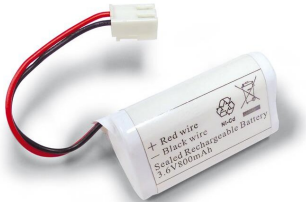

PRODUCT NO. 3179

DOTLUX Replacement battery for LED emergency light EXITmulti (Art. 3177) NI-CD 3.6V 800mAh

to the product page

Replacement battery for LED emergency light

SUCCESSION ARTICLE	-	OUTPUT VOLTAGE	3,6
WEIGHT IN KG	0.07	INPUT VOLTAGE SPAN	0
		INPUT VOLTAGE RANGE LUMINAIRE	0
		ETIM GROUP IDENTIFICATION NUMBER	EC000357
		MODEL	Nickel-cadmium
		BEG FUNDING	Only relevant in Germany

Dimensions

length: 49mm

width: 28mm

height: 28mm