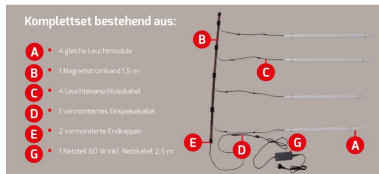

PRODUCT NO. 600175

DOTLUX LED shelf light RETAILO 900mm 9W 24V 3000K incl. power supply Plug&Play Set 4 pieces

to the product page

- Professional lighting for metal shelving
- Art. 3550 must be used when mounting on a wooden shelf
- Glare-free polycarbonate cover with 120° beam angle
- Tool-free replacement of the LED module also possible by a non-specialist thanks to DC system plug
- High-quality power supply unit 100,000 hours included in the magnetic strip set art. no. 6068
- 3 magnets included in the scope of delivery

The complete set consists of

- 4 identical light modules
- 1 magnetic current strip 1.5 m
- 4 light connection cables
- 1 pre-assembled feed cable
- 2 pre-assembled end caps
- 1 power supply unit 60W incl. mains cable 2.5 m

SUCCESSION ARTICLE	-	BEAM ANGLE	120
WEIGHT IN KG	1.024	PROTECTION CLASS (IP)	IP20
POWER CONSUMPTION IN WATTS	9	SERVICE LIFE	approx. 200,000 h at 25°C
NET LUMINOUS FLUX IN LUMENS	820	COLOR TEMPERATURE IN KELVIN	3000
LUMEN PER WATT	91	POWER FACTOR	0,9
		LUMEN PER WATT	91
		PROTECTION CLASS	II
		VOLTAGE TYPE	DC
		SWITCH CYCLES	> 200.000
Dimensions		INPUT VOLTAGE SPAN	24
length: 900mm		WARRANTY IN YEARS	5
width: 20mm		L80/B10	200000
height: 17mm		DIMMING WITHOUT DIMMER	No
		ENABLED LICENSED PRODUCT	Yes
		INPUT VOLTAGE RANGE LUMINAIRE	24
		ASSORTMENT	Proline
		ENERGY EFFICIENCY CLASS ACCORDING TO EU REGULATION 2019/2015	F
		LIFETIME L80/B10 AT 25°C	200000
		LED-LIFETIME LIGHT SOURCE L70/B50 AT 25°C	400000
		ETIM GROUP IDENTIFICATION NUMBER	EC000996