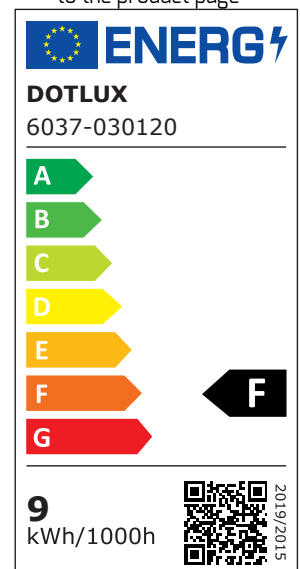

PRODUCT NO. 600175

DOTLUX LED shelf light RETAILO 900mm 9W 24V 3000K incl. power supply Plug&Play Set 4 pieces

to the product page

- Professional lighting for metal shelving
- Art. 3550 must be used when mounting on a wooden shelf
- Glare-free polycarbonate cover with 120° beam angle
- Tool-free replacement of the LED module also possible by a non-specialist thanks to DC system plug
- High-quality power supply unit 100,000 hours included in the magnetic strip set art. no. 6068
- 3 magnets included in the scope of delivery

SUCCESSION ARTICLE	-	BEAM ANGLE	120
WEIGHT IN KG	1.024	PROTECTION CLASS (IP)	IP20
POWER CONSUMPTION IN WATTS	9	SERVICE LIFE	approx. 200,000 h at 25°C
NET LUMINOUS FLUX IN LUMENS	820	COLOR TEMPERATURE IN KELVIN	3000
LUMEN PER WATT	91	POWER FACTOR	0,9
		LUMEN PER WATT	91
		PROTECTION CLASS	II
		VOLTAGE TYPE	DC
		SWITCH CYCLES	> 200.000
Dimensions		INPUT VOLTAGE SPAN	24
length: 900mm		WARRANTY IN YEARS	5
width: 20mm		L80/B10	200000
height: 17mm		DIMMING WITHOUT DIMMER	No
		ENABLED LICENSED PRODUCT	Yes
		INPUT VOLTAGE RANGE LUMINAIRE	24
		ASSORTMENT	Proline
		ENERGY EFFICIENCY CLASS ACCORDING TO EU REGULATION 2019/2015	F
		LIFETIME L80/B10 AT 25°C	200000
		LED-LIFETIME LIGHT SOURCE L70/B50 AT 25°C	400000
		ETIM GROUP IDENTIFICATION NUMBER	EC000996