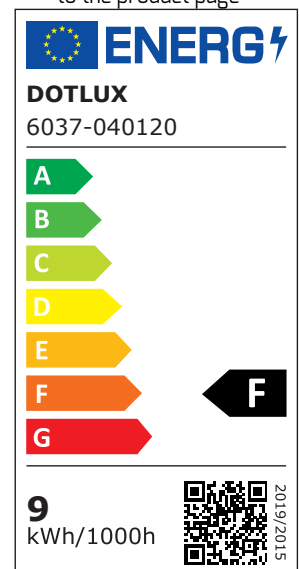

PRODUCT NO. 600176

DOTLUX LED shelf light RETAILO 900mm 9W 24V 4000K incl. power supply Plug&Play Set 4 pieces

to the product page

- Professional lighting for metal shelving
- Art. 3550 must be used when mounting on a wooden shelf
- Glare-free polycarbonate cover with 120° beam angle
- Tool-free replacement of the LED module also possible by a non-specialist thanks to DC system plug
- High-quality power supply unit 100,000 hours included in the magnetic strip set art. no. 6068
- 3 magnets included in the scope of delivery

SUCCESSION ARTICLE	-	BEAM ANGLE	120
WEIGHT IN KG	1.024	PROTECTION CLASS (IP)	IP20
POWER CONSUMPTION IN WATTS	9	SERVICE LIFE	approx. 200,000 h at 25°C
NET LUMINOUS FLUX IN LUMENS	870	COLOR TEMPERATURE IN KELVIN	4000
LUMEN PER WATT	97	POWER FACTOR	0,9
		LUMEN PER WATT	97
		PROTECTION CLASS	II
		VOLTAGE TYPE	DC
		SWITCH CYCLES	> 200.000
Dimensions		INPUT VOLTAGE SPAN	24
length: 900mm		WARRANTY IN YEARS	5
width: 20mm		L80/B10	200000
height: 17mm		DIMMING WITHOUT DIMMER	No
		ENABLED LICENSED PRODUCT	Yes
		INPUT VOLTAGE RANGE LUMINAIRE	24
		ASSORTMENT	Proline
		ENERGY EFFICIENCY CLASS ACCORDING TO EU REGULATION 2019/2015	F
		LIFETIME L80/B10 AT 25°C	200000
		LED-LIFETIME LIGHT SOURCE L70/B50 AT 25°C	400000
		ETIM GROUP IDENTIFICATION NUMBER	EC000996
		COLOUR CONSISTENCY (MCADAM ELLIPSE)	SDCM6
		CONNECTION TYPE	Cable