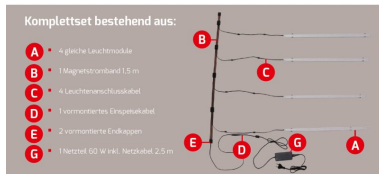

PRODUCT NO. 600176

DOTLUX LED shelf light RETAILO 900mm 9W 24V 4000K incl. power supply Plug&Play Set 4 pieces

to the product page

- Professional lighting for metal shelving
- Art. 3550 must be used when mounting on a wooden shelf
- Glare-free polycarbonate cover with 120° beam angle
- Tool-free replacement of the LED module also possible by a non-specialist thanks to DC system plug
- High-quality power supply unit 100,000 hours included in the magnetic strip set art. no. 6068
- 3 magnets included in the scope of delivery

The complete set consists of

- 4 identical light modules
- 1 magnetic current strip 1.5 m
- 4 light connection cables
- 1 pre-assembled feed cable
- 2 pre-assembled end caps
- 1 power supply unit 60W incl. mains cable 2.5 m

SUCCESSION ARTICLE	-	BEAM ANGLE	120
WEIGHT IN KG	1.024	PROTECTION CLASS (IP)	IP20
POWER CONSUMPTION IN WATTS	9	SERVICE LIFE	approx. 200,000 h at 25°C
NET LUMINOUS FLUX IN LUMENS	870	COLOR TEMPERATURE IN KELVIN	4000
LUMEN PER WATT	97	POWER FACTOR	0,9
		LUMEN PER WATT	97
		PROTECTION CLASS	II
		VOLTAGE TYPE	DC
		SWITCH CYCLES	> 200.000
Dimensions		INPUT VOLTAGE SPAN	24
length: 900mm		WARRANTY IN YEARS	5
width: 20mm		L80/B10	200000
height: 17mm		DIMMING WITHOUT DIMMER	No
		ENABLED LICENSED PRODUCT	Yes
		INPUT VOLTAGE RANGE LUMINAIRE	24
		ASSORTMENT	Proline
		ENERGY EFFICIENCY CLASS ACCORDING TO EU REGULATION 2019/2015	F
		LIFETIME L80/B10 AT 25°C	200000
		LED-LIFETIME LIGHT SOURCE L70/B50 AT 25°C	400000
		ETIM GROUP IDENTIFICATION NUMBER	EC000996
		COLOUR CONSISTENCY (MCADAM ELLIPSE)	SDCM6
		CONNECTION TYPE	Cable