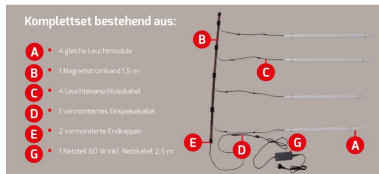

PRODUCT NO. 600174

**DOTLUX LED shelf light RETAILO 600mm 6W 24V 4000K incl. power supply Plug&Play Set 4 pieces**

to the product page

- Professional lighting for metal shelving
- Art. 3550 must be used when mounting on a wooden shelf
- Glare-free polycarbonate cover with 120° beam angle
- Tool-free replacement of the LED module also possible by a non-specialist thanks to DC system plug
- High-quality power supply unit 100,000 hours included in the magnetic strip set art. no. 6068
- 2 magnets included in the scope of delivery

The complete set consists of

- 4 identical light modules
- 1 magnetic current strip 1.5 m
- 4 light connection cables
- 1 pre-assembled feed cable
- 2 pre-assembled end caps
- 1 power supply unit 60W incl. mains cable 2.5 m

<b>SUCCESSION ARTICLE</b>	-	<b>BEAM ANGLE</b>	120
<b>WEIGHT IN KG</b>	0.9	<b>PROTECTION CLASS (IP)</b>	IP20
<b>POWER CONSUMPTION IN WATTS</b>	6	<b>SERVICE LIFE</b>	approx. 200,000 h at 25°C
<b>NET LUMINOUS FLUX IN LUMENS</b>	550	<b>COLOR TEMPERATURE IN KELVIN</b>	4000
<b>LUMEN PER WATT</b>	92	<b>POWER FACTOR</b>	0,9
		<b>LUMEN PER WATT</b>	92
		<b>PROTECTION CLASS</b>	-
<b>Dimensions</b>		<b>VOLTAGE TYPE</b>	DC
<b>length:</b> 600mm		<b>SWITCH CYCLES</b>	> 200.000
<b>width:</b> 20mm		<b>INPUT VOLTAGE SPAN</b>	24
<b>height:</b> 17mm		<b>WARRANTY IN YEARS</b>	5
		<b>L80/B10</b>	200000
		<b>DIMMING WITHOUT DIMMER</b>	No
		<b>ENABLED LICENSED PRODUCT</b>	Yes
		<b>INPUT VOLTAGE RANGE LUMINAIRE</b>	24
		<b>ASSORTMENT</b>	Proline
		<b>ENERGY EFFICIENCY CLASS ACCORDING TO EU REGULATION 2019/2015</b>	F
		<b>LIFETIME L80/B10 AT 25°C</b>	200000
		<b>LED-LIFETIME LIGHT SOURCE L70/B50 AT 25°C</b>	400000