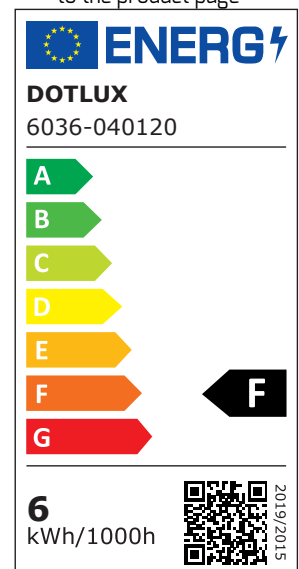

PRODUCT NO. 600174

**DOTLUX LED shelf light RETAILO 600mm 6W 24V 4000K incl. power supply Plug&Play Set 4 pieces**

to the product page

- Professional lighting for metal shelving
- Art. 3550 must be used when mounting on a wooden shelf
- Glare-free polycarbonate cover with 120° beam angle
- Tool-free replacement of the LED module also possible by a non-specialist thanks to DC system plug
- High-quality power supply unit 100,000 hours included in the magnetic strip set art. no. 6068
- 2 magnets included in the scope of delivery

<b>SUCCESSION ARTICLE</b>	-	<b>BEAM ANGLE</b>	120
<b>WEIGHT IN KG</b>	0.9	<b>PROTECTION CLASS (IP)</b>	IP20
<b>POWER CONSUMPTION IN WATTS</b>	6	<b>SERVICE LIFE</b>	approx. 200,000 h at 25°C
<b>NET LUMINOUS FLUX IN LUMENS</b>	550	<b>COLOR TEMPERATURE IN KELVIN</b>	4000
<b>LUMEN PER WATT</b>	92	<b>POWER FACTOR</b>	0,9
		<b>LUMEN PER WATT</b>	92
		<b>PROTECTION CLASS</b>	-
<b>Dimensions</b>		<b>VOLTAGE TYPE</b>	DC
<b>length:</b> 600mm		<b>SWITCH CYCLES</b>	> 200.000
<b>width:</b> 20mm		<b>INPUT VOLTAGE SPAN</b>	24
<b>height:</b> 17mm		<b>WARRANTY IN YEARS</b>	5
		<b>L80/B10</b>	200000
		<b>DIMMING WITHOUT DIMMER</b>	No
		<b>ENABLED LICENSED PRODUCT</b>	Yes
		<b>INPUT VOLTAGE RANGE LUMINAIRE</b>	24
		<b>ASSORTMENT</b>	Proline
		<b>ENERGY EFFICIENCY CLASS ACCORDING TO EU REGULATION 2019/2015</b>	F
		<b>LIFETIME L80/B10 AT 25°C</b>	200000
		<b>LED-LIFETIME LIGHT SOURCE L70/B50 AT 25°C</b>	400000