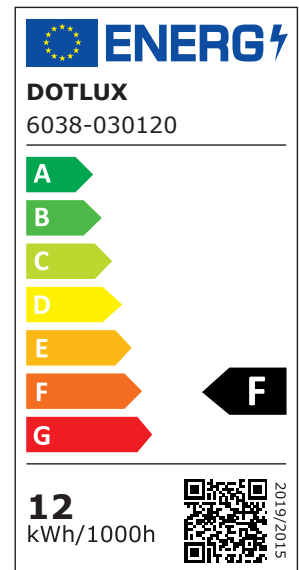

PRODUCT NO. 6038-030120

DOTLUX LED shelf light RETAILO 1130mm 12W 24V 3000K

to the product page

- Professional shelf lighting for every application
- Universal magnetic LED light module for professional replacement of T5 & T8 fluorescent tubes
- Highly efficient 144 Watt LED board with lowest current consumption enables a system efficiency of max.93 Lm/Watt
- Glare-free polycarbonate cover with 120° beam angle
- Tool-free replacement of the LED module also possible by a non-specialist thanks to DC system plug
- Full flexibility thanks to external power supply unit (power supply unit must be ordered separately)
- 3 magnets included in the scope of delivery

Recommended ballast not dimmable 100,000 hours Article number: 6067

SUCCESSION ARTICLE	-
WEIGHT IN KG	0.107
POWER CONSUMPTION IN WATTS	12
NET LUMINOUS FLUX IN LUMENS	1110
LUMEN PER WATT	93

Dimensions

length: 1130mm
width: 20mm
height: 17mm

BEAM ANGLE	120
PROTECTION CLASS (IP)	IP20
SERVICE LIFE	approx. 200,000 h at 25°C
COLOR TEMPERATURE IN KELVIN	3000
COLOR-RENDERING-INDEX	CRI > 92
POWER FACTOR	0,9
LUMEN PER WATT	93
PROTECTION CLASS	II
VOLTAGE TYPE	DC
SWITCH CYCLES	> 200.000
INPUT VOLTAGE SPAN	24
WARRANTY IN YEARS	5
L80/B10	200000
DIMMING WITHOUT DIMMER	No
ENABLED LICENSED PRODUCT	Yes
INPUT VOLTAGE RANGE LUMINAIRE	24
ASSORTMENT	Proline
ENERGY EFFICIENCY CLASS ACCORDING TO EU REGULATION 2019/2015	F
LIFETIME L80/B10 AT 25°C	200000
LED-LIFETIME LIGHT SOURCE L70/B50 AT 25°C	400000
LIFETIME L80/B20 AT 25°C	0
ETIM GROUP IDENTIFICATION NUMBER	EC000996
NO DIM FUNCTION	No
COLOUR CONSISTENCY (MCADAM ELLIPSE)	SDCM6