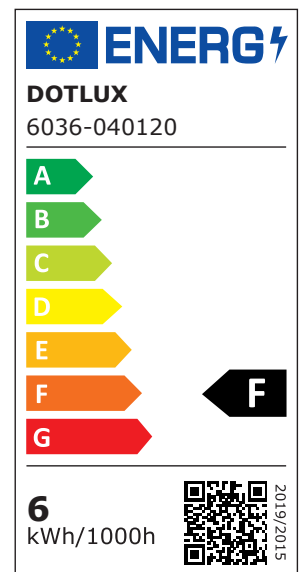

PRODUCT NO. 6036-040120

DOTLUX LED shelf light RETAILO 600mm 6W 24V 4000K

to the product page

- Professional shelf lighting for every application
- Universal magnetic LED light module for the professional replacement of T5 & T8 fluorescent tubes
- Highly efficient 72 watt LED board with lowest current consumption enables a system efficiency of max. 92 Lm/watt
- Glare-free polycarbonate cover with 120° beam angle
- Tool-free replacement of the LED module even by a non-specialist thanks to DC system plug
- Full flexibility thanks to external power supply unit (power supply unit must be ordered separately)
- 2 magnets included in the scope of delivery

Recommended ballast not dimmable 100,000 hours Article number: 6067

SUCCESSION ARTICLE	-
WEIGHT IN KG	0.065
POWER CONSUMPTION IN WATTS	6
NET LUMINOUS FLUX IN LUMENS	550
LUMEN PER WATT	92

Dimensions

length: 600mm
width: 20mm
height: 17mm

BEAM ANGLE	120
PROTECTION CLASS (IP)	IP20
SERVICE LIFE	approx. 50.000 h at 25°C
COLOR TEMPERATURE IN KELVIN	4000
POWER FACTOR	0,9
LUMEN PER WATT	92
PROTECTION CLASS	II
VOLTAGE TYPE	DC
SWITCH CYCLES	> 200.000
INPUT VOLTAGE SPAN	24
WARRANTY IN YEARS	5
L80/B10	200000
DIMMING WITHOUT DIMMER	No
ENABLED LICENSED PRODUCT	Yes
INPUT VOLTAGE RANGE LUMINAIRE	24
ASSORTMENT	Proline
ENERGY EFFICIENCY CLASS ACCORDING TO EU REGULATION 2019/2015	F
LIFETIME L80/B10 AT 25°C	200000
LED-LIFETIME LIGHT SOURCE L70/B50 AT 25°C	400000
ETIM GROUP IDENTIFICATION NUMBER	EC000996
NO DIM FUNCTION	No
COLOUR CONSISTENCY (MCADAM ELLIPSE)	SDCM6
CONNECTION TYPE	Cable