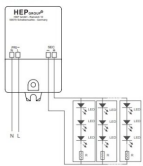

PRODUCT NO. 5770

LED power supply CC 6W 250mA 24V

Wiring diagram
Anschlußbild

to the product page

- Direct current output with constant output voltage of 24V
- Suitable for class II luminaires
- Small housing
- Strain reliefs for independent use
- Average service life 50,000 h
- 5 year guarantee
- Short-circuit & open-circuit proof
- Automatic switch-off in case of overtemperature
- Overload protection
- SELV

SUCCESSION ARTICLE	-	PROTECTION CLASS (IP)	IP20
WEIGHT IN KG	0.04	INPUT VOLTAGE	176 - 240 V AC/DC
		SERVICE LIFE	approx. 100,000 h at 25°C
		PROTECTION CLASS	II
		SUITED FOR EMERGENCY LIGHTING	No
		SWITCH CYCLES	> 100.000
		OUTPUT VOLTAGE	24
		WARRANTY IN YEARS	5
		DIMMING WITHOUT DIMMER	No
		ETIM GROUP IDENTIFICATION NUMBER	EC002710
		DIMMING 0-10 V	No
		DIMMING 1-10 V	No
		DIMMING DALI	No
		DIMMING DMX	No
		DIMMING DSI	No
		DIMMING POTENTIOMETER (INTEGRATED)	No
		DIMMING LINESWITCH	No
		DIMMING MANUFACTURER'S PROPRIETARY SYSTEM	No
		DIMMING MAINS VOLTAGE MODULATION	No
		DIMMING PHASE CUT-OFF	No
		DIMMING PROGRAMMABLE	No
		DIMMING RF	No
		DIMMING SINE WAVE REDUCTION	No
		DIMMING TOUCH AND DIM	No

Dimensions

length: 65mm

width: 39mm

height: 20mm