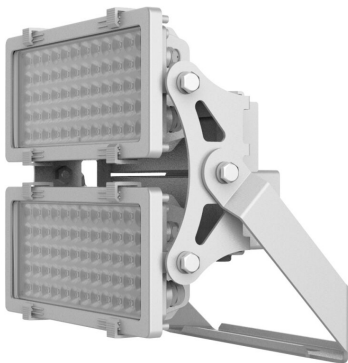

PRODUCT NO. 4870-040060

DOTLUX LED floodlight HLFplus 400W 4000K 1-10V dimmable 60° beam angle

to the product page

The compact high-power floodlight HLFplus is ideal for sports and soccer fields, large parking lots, construction site and crane lights, and much more.

- Extremely flexible application possibilities due to different beam angles (10°, 15°, 30°, 45°, 60°, 100°x38°)
- Excellent light distribution with minimum ULR values and low light scattering losses
- Safe operation outdoors thanks to powder-coated housing with high IP protection (IP66) and real glass cover
- Very high operational safety thanks to integrated Multi Driver Technology: each spotlight has several independent power supplies with integrated overvoltage protection 10KV and 7 years DOTLUX warranty with an above average lifetime: L80>80.000h
- Adjustable brackets for hanging, standing and wall mounting included
- Dimming function available on request (FUNK/ZIGBEE/DMX/DALI)
- This luminaire is flicker-free and therefore also suitable for high-definition (HD) TV recordings
- Sustainable product design due to easily replaceable components
- Other light colors can be ordered from 1pc onwards