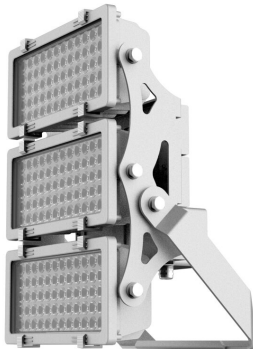

PRODUCT NO. 4871-040100

DOTLUX LED floodlight HLFplus 600W 4000K 1-10V dimmable 100°x38° beam angle

to the product page

The compact high-power floodlight HLFplus is ideal for sports and soccer fields, large parking lots, construction site and crane lights, and much more.

- Extremely flexible application possibilities due to different beam angles (10°, 15°, 30°, 45°, 60°, 100°x38°)
- Excellent light distribution with minimum ULR values and low light scattering losses due to asymmetrical beam angle 100°x38°.
- Safe operation outdoors thanks to powder-coated housing with high IP protection (IP66) and real glass cover
- Very high operational safety thanks to integrated Multi Driver Technology: each spotlight has several independent power supplies with integrated overvoltage protection 10KV and 7 years DOTLUX warranty with an above average lifetime: L80>80.000h
- Adjustable brackets for hanging, standing and wall mounting included
- Dimming function available on request (FUNK/ZIGBEE/DMX/DALI)
- This luminaire is flicker-free and therefore also suitable for high-definition (HD) TV recordings
- Sustainable product design due to easily replaceable components
- Other light colors can be ordered from 1pc onwards

SUCCESSION ARTICLE	-	BEAM ANGLE	100x38
WEIGHT IN KG	15	PROTECTION CLASS (IP)	IP66
LUMEN PER WATT	130	LIGHT COLOR	white
POWER CONSUMPTION IN WATTS	600	INPUT VOLTAGE	176 - 240 V AC/DC
NET LUMINOUS FLUX IN LUMENS	78000	SERVICE LIFE	approx. 80.000 h at 25°C
		COLOR TEMPERATURE IN KELVIN	4000
		COLOR-RENDERING-INDEX	CRI > 82
		POWER FACTOR	0,97
		INRUSH CURRENT IN A	0
Dimensions		IK PROTECTION	IK08
height: 163mm		LUMEN PER WATT	130
length: 562mm		PROTECTION CLASS	I
width: 335mm		VOLTAGE TYPE	AC/DC
		HOUSING COLOUR	gray
		SUITED FOR EMERGENCY LIGHTING	yes
		SWITCH CYCLES	> 160.000
		OVERVOLTAGE PROTECTION	up to 10000 V
		WARRANTY IN YEARS	7
		L80/B10	80000
		SUITABLE FOR SURFACE MOUNTING	No
		SUITABLE FOR MOUNTING	No
		DIMMING WITHOUT DIMMER	No
		ASSORTMENT	Proline