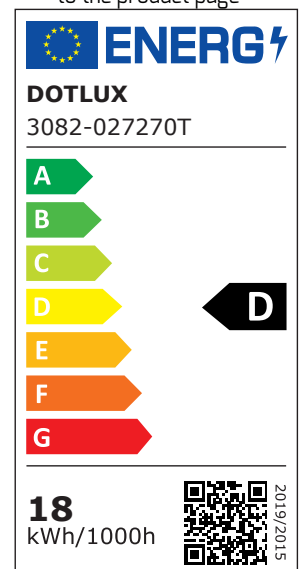

PRODUCT NO. 3082-027270T

DOTLUX LED street lamp RETROFITastrodim E27 18 watt warm white 135 SMD 2835 LED's unidirectional 270°.

to the product page

- Replaces = 80W HQL or 50-70W NAV
- Up to 25% light energy savings compared to conventional LED streetlights due to intelligent nighttime light reduction
- ENEC certified
- Cost savings due to reuse of existing luminaires and their wiring
- Less light pollution
- Support of the human biorhythm
- Protection of nocturnal insect species
- Rotatable base

SUCCESSION ARTICLE	-	BEAM ANGLE	270
WEIGHT IN KG	0.27	DIMMABLE	Yes
POWER CONSUMPTION IN WATTS	18	PROTECTION CLASS (IP)	IP40
NET LUMINOUS FLUX IN LUMENS	2900	INPUT VOLTAGE	100 - 240 V AC
LUMEN PER WATT	161	SERVICE LIFE	approx. 50.000 h at 25°C
		COLOR TEMPERATURE IN KELVIN	2700
		POWER FACTOR	0,9
		INRUSH CURRENT IN A	0
		LUMEN PER WATT	161
Dimensions		VOLTAGE TYPE	AC
height: 199mm		HOUSING COLOUR	white
diameter: 70mm		SUITED FOR EMERGENCY LIGHTING	yes
		SWITCH CYCLES	> 70.000
		ENEC-CERTIFIED	ENEC 25
		ASSORTMENT	Proline
		ENERGY EFFICIENCY CLASS ACCORDING TO EU REGULATION 2019/2015	D
		ETIM GRUPPEN-ID	EC001959
		DIMMING TOUCH AND DIM	No
		DIMMING ZIGBEE	No
		NO DIM FUNCTION	No
		COLOUR CONSISTENCY (MCADAM ELLIPSE)	SDCM6
		SUITABLE FOR EMERGENCY LIGHTING	Yes
		COMPATIBLE WITH APPLE HOMEKIT	No

COMPATIBLE WITH GOOGLE ASSISTANT	No
COMPATIBLE WITH AMAZON ALEXA	No
DIMMING PHASE CUT-ON	No
LIFETIME L90/B10 AT 25°C	12500
PULSE DURATION IN µS	0
LIGHT COLOUR ACCORDING TO EN 12464-1	warm white <3300 K
BEG FUNDING	Only relevant in Germany
COLOUR	White