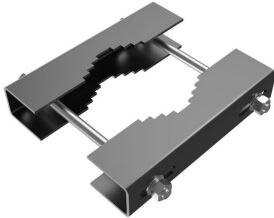

**PRODUCT NO.** 4913

**DOTLUX Clamp 40-150mm for LENSplus 200-300W**

to the product page

Clamping bracket for poles with a diameter of 40-150 mm for secure mounting of the floodlight LENSplus from 200 W to 300 W

|                           |   |                        |                          |
|---------------------------|---|------------------------|--------------------------|
| <b>SUCCESSION ARTICLE</b> | - | <b>ETIM GRUPPEN-ID</b> | EC002559                 |
| <b>WEIGHT IN KG</b>       | 2 | <b>BEG FUNDING</b>     | Only relevant in Germany |

**Dimensions**

**length:** 260mm

**width:** 50mm

**height:** 50mm