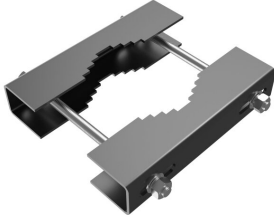

PRODUCT NO. 4912

DOTLUX Clamp bracket 40-100mm for LENSplus 50-150W

to the product page

- Clamping bracket for poles with a diameter of 40-100 mm
- for a safe mounting of the floodlight LENSplus from 50 W to 150 W

SUCCESSION ARTICLE	-	ETIM GRUPPEN-ID	EC002559
WEIGHT IN KG	1.33	BEG FUNDING	Only relevant in Germany

Dimensions

length: 200mm

width: 40mm

height: 50mm