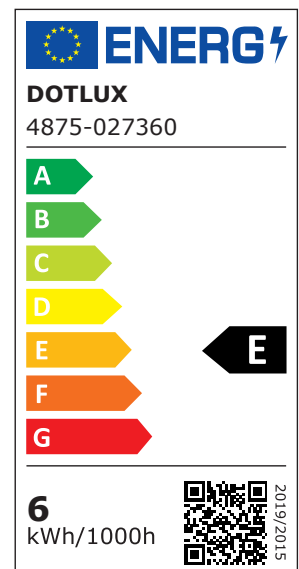

PRODUCT NO. 4875-027360

**DOTLUX LED Bulb E27 6.5W 2700K Filament**

LED bulb E27 with atmospheric light color in 2700K

to the product page

<b>SUCCESSION ARTICLE</b>	-
<b>WEIGHT IN KG</b>	0.035
<b>POWER CONSUMPTION IN WATTS</b>	6,5
<b>NET LUMINOUS FLUX IN LUMENS</b>	806
<b>LUMEN PER WATT</b>	124

**Dimensions**

**height:** 105mm  
**diameter:** 60mm

<b>BEAM ANGLE</b>	360
<b>PROTECTION CLASS (IP)</b>	IP20
<b>INPUT VOLTAGE</b>	220 - 240 V AC
<b>SERVICE LIFE</b>	approx. 15.000 h at 25°C
<b>BASE</b>	E27
<b>COLOR TEMPERATURE IN KELVIN</b>	2700
<b>COLOR-RENDERING-INDEX</b>	CRI > 82
<b>CONSTRUCTION</b>	other
<b>INRUSH CURRENT IN A</b>	0
<b>LUMEN PER WATT</b>	124
<b>HOUSING COLOUR</b>	gray
<b>INPUT VOLTAGE SPAN</b>	220-240 AC
<b>WARRANTY IN YEARS</b>	2
<b>INPUT VOLTAGE RANGE LUMINAIRE</b>	220-240 AC
<b>ASSORTMENT</b>	Proline
<b>ENERGY EFFICIENCY CLASS ACCORDING TO EU REGULATION 2019/2015</b>	E
<b>ETIM GRUPPEN-ID</b>	ECC001959
<b>COLOUR CONSISTENCY (MCADAM ELLIPSE)</b>	SDCM6
<b>COMPATIBLE WITH APPLE HOMEKIT</b>	No
<b>COMPATIBLE WITH GOOGLE ASSISTANT</b>	No
<b>COMPATIBLE WITH AMAZON ALEXA</b>	No
<b>PULSE DURATION IN µS</b>	0
<b>LIGHT COLOUR ACCORDING TO EN 12464-1</b>	warm white <3300 K