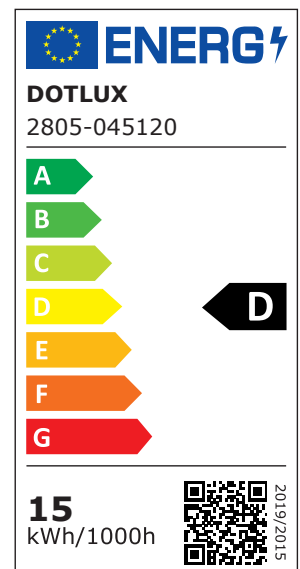

PRODUCT NO. 2805-045120

**DOTLUX QUICK-FIX LED exchangeable module Ø15cm 15W 4500K**

to the product page

- Universal MAGNET LED module with integrated driver for quick and easy replacement of light sources in existing ceiling and wall luminaires
- Extra high magnetic feet enable installation above the existing cabling
- Very high efficiency of up to 120lm/W

SUCCESSION ARTICLE	-
PREDECESSOR ARTICLE	2805-001
WEIGHT IN KG	0.11
POWER CONSUMPTION IN WATTS	15
NET LUMINOUS FLUX IN LUMENS	1800
LUMEN PER WATT	120

**Dimensions**

**height:** 32mm  
**diameter:** 150mm

BEAM ANGLE	120
PROTECTION CLASS (IP)	IP20
INPUT VOLTAGE	220 - 240 V AC
SERVICE LIFE	approx. 20.000 h at 25°C
COLOR TEMPERATURE IN KELVIN	4500
POWER FACTOR	0,57
LUMEN PER WATT	120
PROTECTION CLASS	II
VOLTAGE TYPE	AC
SWITCH CYCLES	> 40.000
INPUT VOLTAGE SPAN	185-264 AC
WARRANTY IN YEARS	2
L80/B10	10000
DIMMING WITHOUT DIMMER	No
INPUT VOLTAGE RANGE LUMINAIRE	185-264 AC
ENERGY EFFICIENCY CLASS ACCORDING TO EU REGULATION 2019/2015	D
LIFETIME L80/B10 AT 25°C	10000
LED-LIFETIME LIGHT SOURCE L70/B50 AT 25°C	20000
ETIM GRUPPEN-ID	EC000996
NO DIM FUNCTION	Yes
COLOUR CONSISTENCY (MCADAM ELLIPSE)	SDCM6
CONNECTION TYPE	Cable
PHOTOBIOLOGICAL SAFETY ACCORDING TO EN 62471	RG1