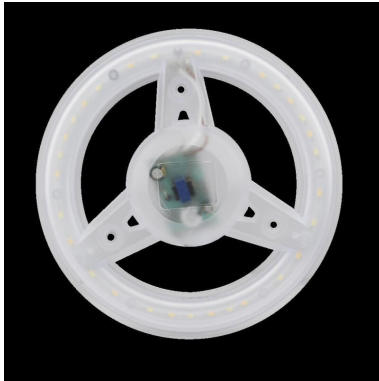

PRODUCT NO. 2805-030120

**DOTLUX QUICK-FIX LED exchangeable module Ø15cm 15W 3000K**

to the product page

- Universal MAGNET LED module with integrated driver for quick and easy replacement of light sources in existing ceiling and wall luminaires
- Extra high magnetic feet enable installation above the existing cabling
- Very high efficiency of up to 120lm/W

**Dimensions**

**diameter:** 150mm  
**height:** 32mm

|  |                          |
|--|--------------------------|
| BEAM ANGLE   | 120                      |
| PROTECTION CLASS (IP)  | IP20                     |
| INPUT VOLTAGE  | 220 - 240 V AC           |
| SERVICE LIFE   | approx. 20.000 h at 25°C |
| COLOR TEMPERATURE IN KELVIN                                  | 3000                     |
| POWER FACTOR   | 0,57                     |
| LUMEN PER WATT   | 120                      |
| PROTECTION CLASS   | II                       |
| VOLTAGE TYPE   | AC/DC                    |
| SWITCH CYCLES  | > 40.000                 |
| INPUT VOLTAGE SPAN   | 185-264 AC               |
| WARRANTY IN YEARS  | 2                        |
| L80/B10  | 10000                    |
| DIMMING WITHOUT DIMMER                                       | No                       |
| INPUT VOLTAGE RANGE LUMINAIRE                                | 185-264 AC               |
| ENERGY EFFICIENCY CLASS ACCORDING TO EU REGULATION 2019/2015 | D                        |
| LIFETIME L80/B10 AT 25°C                                     | 10000                    |
| LED-LIFETIME LIGHT SOURCE L70/B50 AT 25°C                    | 20000                    |
| ETIM GRUPPEN-ID  | EC000996                 |
| NO DIM FUNCTION  | Yes                      |
| COLOUR CONSISTENCY (MCADAM ELLIPSE)                          | SDCM6                    |
| CONNECTION TYPE  | Cable                    |
| PHOTOBIOLOGICAL SAFETY ACCORDING TO EN 62471                 | RG1                      |