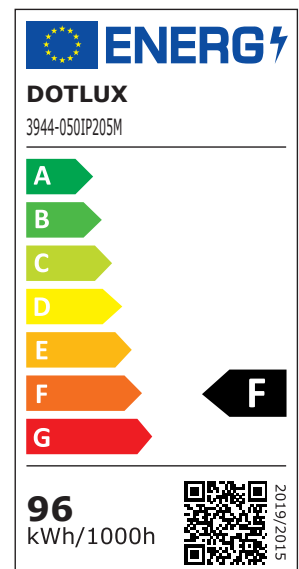

PRODUCT NO. 3944-050IP205M

DOTLUX LED strip 96W 10mm 5000K IP20 5m roll incl. 50cm connection cable on both sides

to the product page

- Cozy and natural light due to extra high color rendering RA>92
- Consistent color temperature due to 3-step Mac Adam binning
- Very densely arranged LEDs enable homogeneous luminous surfaces at smallest distances
- Secure Solder Connect Technology prevents hairline cracks and cold solder joints
- Reinforced conductor paths ensure uniform brightness
- Original 3M adhesive tape provides strong hold
- 15 cm connection cable pre-mounted on one side

SUCCESSION ARTICLE	-	BEAM ANGLE	120
PREDECESSOR ARTICLE	1980-3	PROTECTION CLASS (IP)	IP20
WEIGHT IN KG	0.14	LIGHT COLOR	white
POWER CONSUMPTION IN WATTS	96	SERVICE LIFE	approx. 50.000 h at 25°C
NET LUMINOUS FLUX IN LUMENS	9250	COLOR TEMPERATURE IN KELVIN	5000
LUMEN PER WATT	96	COLOR-RENDERING-INDEX	CRI > 92
		AMOUNT OF LED/M	238
		SEVERABLE BY MM	30
		TC TEMPERATURE IN °C	67
		OUTPUT W/M	19,2
		LUMEN PER WATT	96
		LIGHT FLUX LM/M	1850
		SMALLEST BEND RADIUS IN MM	25
		INPUT VOLTAGE SPAN	24 V DC
		WARRANTY IN YEARS	7
		INPUT VOLTAGE RANGE LUMINAIRE	24 V DC
		ENERGY EFFICIENCY CLASS ACCORDING TO EU REGULATION 2019/2015	F
		ETIM GRUPPEN-ID	EC002706
		COMPATIBLE WITH APPLE HOMEKIT	No
		COMPATIBLE WITH GOOGLE ASSISTANT	No
		COMPATIBLE WITH AMAZON ALEXA	No
		BEG FUNDING	Only relevant in Germany
		ENERGIEEFFIZIENZKLASSE DER LICHTQUELLE EINER LEUCHE	-
		COLOUR OF LIGHT ADJUSTABLE	No

Dimensions

length: 5000mm
width: 10mm
height: 1mm