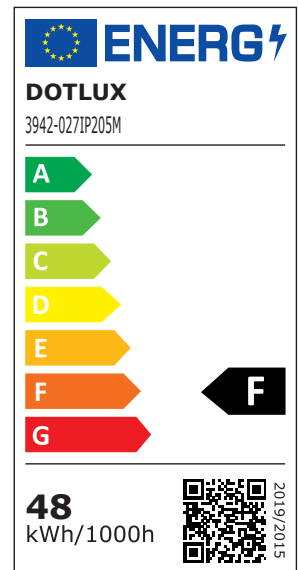

PRODUCT NO. 3942-027IP205M

DOTLUX LED strip 48W 8mm 2700K IP20 5m roll incl. 50cm connection cable both sides

to the product page

- Cozy and natural light due to extra high color rendering RA>92
- Consistent color temperature due to 3-step Mac Adam binning
- Very densely arranged LEDs enable homogeneous luminous surfaces at smallest distances
- Secure Solder Connect Technology prevents hairline cracks and cold solder joints
- Reinforced conductor tracks ensure uniform brightness
- Original 3M adhesive tape provides strong hold
- 50 cm connection cable pre-mounted on both sides

SUCCESSION ARTICLE	-	BEAM ANGLE	120
PREDECESSOR ARTICLE	1979-2	PROTECTION CLASS (IP)	IP20
		LIGHT COLOR	white
WEIGHT IN KG	0.12	SERVICE LIFE	approx. 50.000 h at 25°C
POWER CONSUMPTION IN WATTS	48	COLOR TEMPERATURE IN KELVIN	2700
NET LUMINOUS FLUX IN LUMENS	4000	COLOR-RENDERING-INDEX	CRI > 92
		AMOUNT OF LED/M	140
		SEVERABLE BY MM	50
		OUTPUT W/M	9,6
		LIGHT FLUX LM/M	800
		SMALLEST BEND RADIUS IN MM	25
		INPUT VOLTAGE SPAN	24 V DC
		WARRANTY IN YEARS	7
		INPUT VOLTAGE RANGE LUMINAIRE	24 V DC
		ENERGY EFFICIENCY CLASS ACCORDING TO EU REGULATION 2019/2015	F
		ETIM GRUPPEN-ID	EC002706
		COMPATIBLE WITH APPLE HOMEKIT	No
		COMPATIBLE WITH GOOGLE ASSISTANT	No
		COMPATIBLE WITH AMAZON ALEXA	No
		BEG FUNDING	Only relevant in Germany
		ENERGIEEFFIZIENZKLASSE DER LICHTQUELLE EINER LEUCHE	-
		COLOUR OF LIGHT ADJUSTABLE	No

Dimensions

width: 8mm
length: 5000mm
height: 2mm