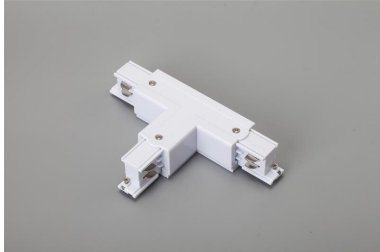

PRODUCT NO. 3899-WL2

DOTLUX 3 phase T-connector, left 2, white

to the product page

- 3 phase T-connector, left 2, white

SUCCESSION ARTICLE	-	ETIM GRUPPEN-ID	EC002556
WEIGHT IN KG	0.17	TYPE OF ACCESSORY/SPARE PART	Coupler/connector T-shape
		BEG FUNDING	Only relevant in Germany
		COLOUR	White

Dimensions

length: 165mm

width: 98mm

height: 33mm