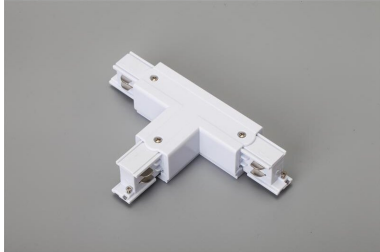

PRODUCT NO. 3899-WR2

DOTLUX 3 phase T-connector, right 2, white

to the product page

- 3 phase T-connector, right 2, white

SUCCESSION ARTICLE	-	ETIM GRUPPEN-ID	EC002556
WEIGHT IN KG	0.17	TYPE OF ACCESSORY/SPARE PART	Coupler/connector T-shape
		BEG FUNDING	Only relevant in Germany
		COLOUR	White

Dimensions

length: 165mm

width: 98mm

height: 33mm