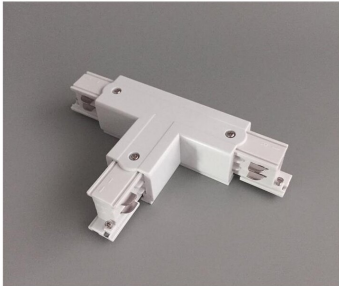

**PRODUCT NO.** 3899-WR1

**DOTLUX 3 phase T-connector, right 1, white**

to the product page

- 3 phase T-connector, right 1, white

|                           |      |                                     |                           |
|---------------------------|------|-------------------------------------|---------------------------|
| <b>SUCCESSION ARTICLE</b> | -    | <b>ETIM GRUPPEN-ID</b>              | EC002556                  |
| <b>WEIGHT IN KG</b>       | 0.17 | <b>TYPE OF ACCESSORY/SPARE PART</b> | Coupler/connector T-shape |
|                           |      | <b>BEG FUNDING</b>                  | Only relevant in Germany  |
|                           |      | <b>COLOUR</b>                       | White                     |

**Dimensions**

**length:** 165mm

**width:** 98mm

**height:** 33mm