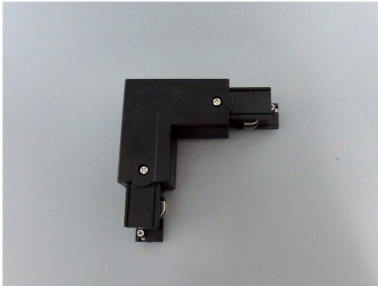

**PRODUCT NO.** 3898-SR

**DOTLUX 3 phase corner connector 90°, right, black**

to the product page

- 3 phase corner connector 90°, right, black

<b>SUCCESSION ARTICLE</b>	-	<b>ETIM GRUPPEN-ID</b>	EC002556
<b>WEIGHT IN KG</b>	0.12	<b>TYPE OF ACCESSORY/SPARE PART</b>	Coupler/connector L-shape
		<b>BEG FUNDING</b>	Only relevant in Germany
		<b>COLOUR</b>	Black

**Dimensions**

**length:** 98mm

**width:** 32mm

**height:** 33mm