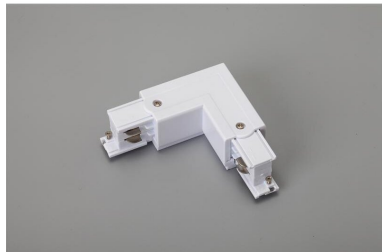

PRODUCT NO. 3898-WR

DOTLUX 3 phase corner connector 90°, right, white

to the product page

- 3 phase corner connector 90°, right, white

| | | | |
|---------------------------|------|-------------------------------------|---------------------------|
| SUCCESSION ARTICLE | - | ETIM GRUPPEN-ID | EC002556 |
| WEIGHT IN KG | 0.12 | TYPE OF ACCESSORY/SPARE PART | Coupler/connector L-shape |
| | | BEG FUNDING | Only relevant in Germany |
| | | COLOUR | White |

Dimensions

length: 98mm

width: 32mm

height: 33mm