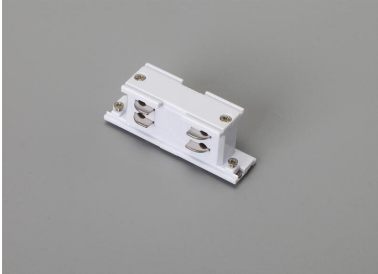

PRODUCT NO. 3896-W

DOTLUX 3 phase connector, white

to the product page

- 3 phase connector, white

SUCCESSION ARTICLE	-	ETIM GRUPPEN-ID	EC002556
WEIGHT IN KG	0.03	TYPE OF ACCESSORY/SPARE PART	In line power supply
		BEG FUNDING	Only relevant in Germany
		COLOUR	White

Dimensions

length: 70mm

width: 26mm

height: 28mm