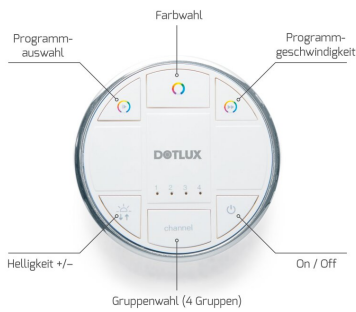

PRODUCT NO. 5006-1

**DOTLUX COMMANDER Radio Remote Control Multi-4 Channel for RGBW and Dynamic White  
433.920MHz ISM**

to the product page

COMMANDER radio remote control with multi 4 panel for RGBW and Dynamic White.

<b>SUCCESSION ARTICLE</b>	-	<b>ETIM GRUPPEN-ID</b>	EC000678
<b>WEIGHT IN KG</b>	0.053	<b>BEG FUNDING</b>	Only relevant in Germany

**Dimensions**

**height:** 13mm

**diameter:** 80mm