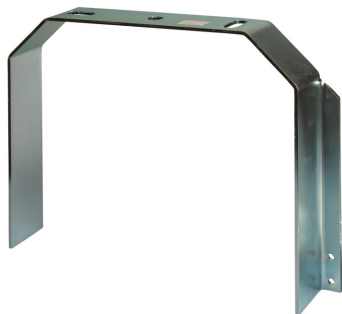

PRODUCT NO. 3766

DOTLUX Mounting bracket for wall mounting 90° for LIGHTSHOWERevo

to the product page

- DOTLUX mounting bracket for wall mounting 90° for LIGHTSHOWERevo
- Order number: 3766

SUCCESSION ARTICLE	-	ETIM GRUPPEN-ID	EC002557
WEIGHT IN KG	0.5	SPARE PART	Nein
		ACCESSORY	Yes
		TRANSPARENT	No
		COLOUR	Aluminium
		BEG FUNDING	Only relevant in Germany

Dimensions

length: 290mm

width: 50mm

height: 220mm