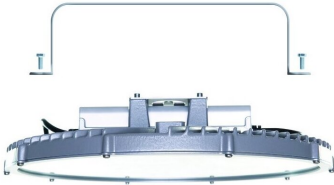

PRODUCT NO. 3654

DOTLUX Mounting bracket fixed angle for LED hall floodlight LIGHTSHOWERevo

to the product page

- DOTLUX mounting bracket fixed angle for LED indoor floodlight LIGHTSHOWERevo
- Order number: 3654

SUCCESSION ARTICLE	-	ETIM GRUPPEN-ID	EC002557
WEIGHT IN KG	0.3	SPARE PART	Nein
		ACCESSORY	Yes
		TRANSPARENT	No
		COLOUR	Aluminium
		BEG FUNDING	Only relevant in Germany

Dimensions

length: 40mm

width: 286mm

height: 120mm