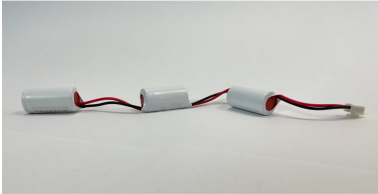

PRODUCT NO. 3682

DOTLUX Replacement battery for LED rescue light EXITtop (Art.Nr.3679) NI-CD 3,6V 3000mA

to the product page

Replacement battery for EXITtop 3679 LED emergency light

SUCCESION ARTICLE	-	OUTPUT VOLTAGE	3,6
WEIGHT IN KG	0.269	INPUT VOLTAGE SPAN	3,6
		INPUT VOLTAGE RANGE LUMINAIRE	3,6
		ETIM GRUPPEN-ID	EC000357
		MODEL	Nickel-cadmium
		BEG FUNDING	Only relevant in Germany

Dimensions

width: 33mm

height: 27mm

length: 370mm

diameter: 2mm