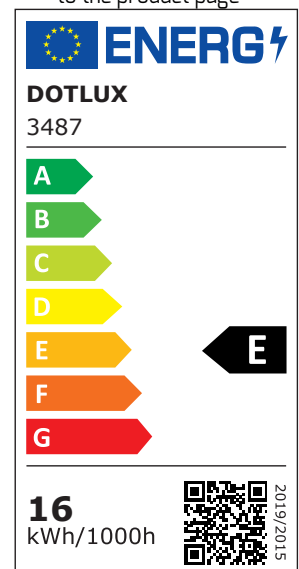

PRODUCT NO. 3487

DOTLUX QUICK-FIXplus 16 4 W warm white 3000K LED interchangeable module (with 4 W emergency lighting module with separate connection)

to the product page

- Universal MAGNET LED module with integrated driver for quick and easy replacement of light sources in existing ceiling and wall luminaires
- Extra high magnetic feet enable installation above the existing cabling
- Very high efficiency of up to 120lm/W thanks to low-current LEDs and therefore long service life
- Our QUICK-FIXplus luminaires comply with DIN EN60598-2-22:2014, a standard that confirms approval in the field of emergency lighting.
- Special lenses with 170° beam angle ensure absolutely shadow-free light distribution even in larger luminaires up to 400mm
- Integrated 4W emergency lighting module with separate power supply unit suitable for central battery

WEIGHT IN KG	0.2
POWER CONSUMPTION IN WATTS	16 + 4
NET LUMINOUS FLUX IN LUMENS	1900 / 450
LUMEN PER WATT	119

Dimensions

height: 68mm
diameter: 180mm

BEAM ANGLE	170
PROTECTION CLASS (IP)	IP40
TEMPERATURE RANGE	-40°C to +50°C
INPUT VOLTAGE	186 - 240 AC/DC
SERVICE LIFE	approx. 40.000 h at 25°C
COLOR TEMPERATURE IN KELVIN	3000
LUMEN PER WATT	119
PROTECTION CLASS	II
VOLTAGE TYPE	AC/DC
SWITCH CYCLES	> 80.000
INPUT VOLTAGE SPAN	186-240 AC/DC
WARRANTY IN YEARS	3
INPUT VOLTAGE RANGE LUMINAIRE	186-240 AC/DC
ENERGY EFFICIENCY CLASS ACCORDING TO EU REGULATION 2019/2015	E
ETIM GRUPPEN-ID	EC000996
COLOUR CONSISTENCY (MCADAM ELLIPSE)	SDCM4
CONNECTION TYPE	Cable
PHOTOBIOLOGICAL SAFETY ACCORDING TO EN 62471	RG1
COMPATIBLE WITH APPLE HOMEKIT	Yes
COMPATIBLE WITH GOOGLE ASSISTANT	No
COMPATIBLE WITH AMAZON ALEXA	No
IFTTT SUPPORT AVAILABLE	No