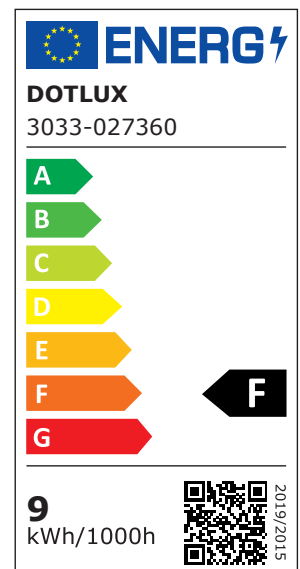

PRODUCT NO. 3033-027360

**DOTLUX LED lamp E27 9W 2700K**

E27 bulb with atmospheric light 2700 K

to the product page

SUCCESSION ARTICLE	-
PREDECESSOR ARTICLE	1814-1
WEIGHT IN KG	0.065
POWER CONSUMPTION IN WATTS	9
NET LUMINOUS FLUX IN LUMENS	806
LUMEN PER WATT	90

**Dimensions**

**height:** 118mm  
**diameter:** 60mm

BEAM ANGLE	230
PROTECTION CLASS (IP)	IP20
INPUT VOLTAGE	220 - 240 V AC
SERVICE LIFE	approx. 15.000 h at 25°C
BASE	E27
COLOR TEMPERATURE IN KELVIN	2700
COLOR-RENDERING-INDEX	CRI > 80
CONSTRUCTION	other
INRUSH CURRENT IN A	0
LUMEN PER WATT	90
SWITCH CYCLES	> 30.000
INPUT VOLTAGE SPAN	220-240 V AC
WARRANTY IN YEARS	2
INPUT VOLTAGE RANGE LUMINAIRE	220-240 V AC
ASSORTMENT	Ecoline
ENERGY EFFICIENCY CLASS ACCORDING TO EU REGULATION 2019/2015	F
ETIM GRUPPEN-ID	ECC001959
COLOUR CONSISTENCY (MCADAM ELLIPSE)	SDCM6
PULSE DURATION IN µS	0
LIGHT COLOUR ACCORDING TO EN 12464-1	warm white <3300 K
BEG FUNDING	Only relevant in Germany
COLOUR	White
LAMP DESIGNATION	Other