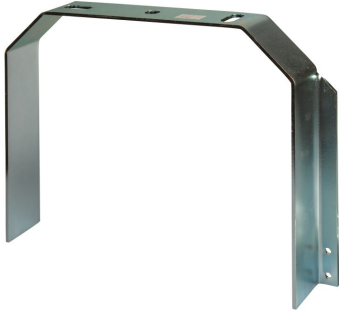

PRODUCT NO. 3766-B-Ware

DOTLUX Montagebügel für Wandmontage 90° für LIGHTSHOWERevo

to the product page

- DOTLUX mounting bracket for wall mounting 90° for LIGHTSHOWERevo
- Order number: 3766

SUCCESSION ARTICLE	-	WARRANTY IN YEARS	0
WEIGHT IN KG	0.5	SPARE PART	Nein
		ACCESSORY	Yes
		TRANSPARENT	No
		COLOUR	Aluminium
		BEG FUNDING	Only relevant in Germany

Dimensions

length: 290mm

width: 50mm

height: 220mm