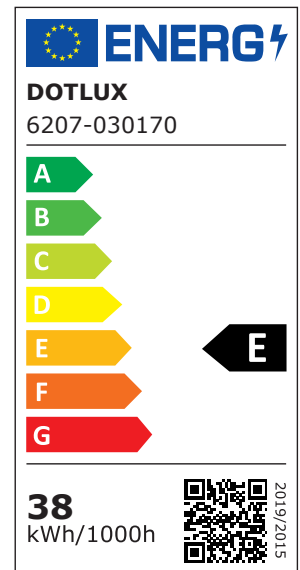

PRODUCT NO. 6207-030170

DOTLUX LED exchangeable module QUICK-FIXplus 34 4W (2 separate connections) 3000K

to the product page

- Universal MAGNET LED module with integrated driver for quick and easy replacement of light sources in existing ceiling and wall luminaires
- Two independent power supply units guarantee flexible adaptation to existing systems
- Extra high magnetic feet enable installation above the existing cabling
- Our QUICK-FIXplus have DIN EN60598-2-22:2014 certification, which confirms approval in the field of emergency lighting
- Very high efficiency of up to 147lm/W thanks to low-current LEDs and therefore long service life
- Special lenses with 170° beam angle ensure absolutely shadow-free light distribution even in larger luminaires up to 900mm
- Both circuits suitable for central battery
- Various power modes:

38 watts = 5430 lm = 143 lm/W

4 watts = 430 lumens = 108 lm/W

34 watts = 5000 lumens = 147 lm/W

SUCCESSION ARTICLE	-	BEAM ANGLE	170
WEIGHT IN KG	0.509	PROTECTION CLASS (IP)	IP20
POWER CONSUMPTION IN WATTS	34+4	INPUT VOLTAGE	186 - 240 AC/DC
NET LUMINOUS FLUX IN LUMENS	5000/430	SERVICE LIFE	approx. 50.000 h at 25°C
LUMEN PER WATT	147/108	COLOR TEMPERATURE IN KELVIN	3000
		POWER FACTOR	0,95
		LUMEN PER WATT	147/108
		PROTECTION CLASS	II
Dimensions		VOLTAGE TYPE	AC/DC
height: 45mm		SWITCH CYCLES	> 100.000
diameter: 300mm		INPUT VOLTAGE SPAN	186-240
		WARRANTY IN YEARS	3
		L80/B10	50000
		DIMMING WITHOUT DIMMER	No
		INPUT VOLTAGE RANGE LUMINAIRE	186-240
		ASSORTMENT	Proline
		ENERGY EFFICIENCY CLASS ACCORDING TO EU REGULATION 2019/2015	D
		MOUNTING LOCATION	Indoor
		LIFETIME L80/B10 AT 25°C	50000
		LED-LIFETIME LIGHT SOURCE L70/B50 AT 25°C	100000
		ETIM GRUPPEN-ID	EC000996