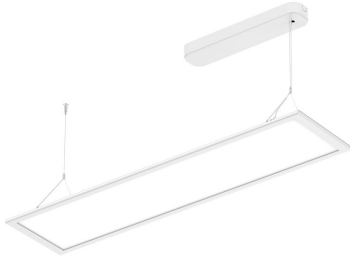

PRODUCT NO. 5198-040110-Panel-B-Ware

DOTLUX LED-Panel FLATtwice 1200x300mm 40W UGR<19 4000K

to the product page

WEIGHT IN KG 4.5
POWER CONSUMPTION IN WATTS 40
NET LUMINOUS FLUX IN LUMENS 4200

Dimensions

length: 1200mm
width: 300mm
height: 17mm

BEAM ANGLE 110
PROTECTION CLASS (IP) IP20
SERVICE LIFE approx. 50.000 h at 25°C
COLOR TEMPERATURE IN KELVIN 4000
COLOR-RENDERING-INDEX CRI > 82
POWER FACTOR 0,9
PROTECTION CLASS III
GLARE-FREE UGR < 19
SWITCH CYCLES > 100.000
INPUT VOLTAGE SPAN 220-240
WARRANTY IN YEARS 0
SIMILAR TO RAL-COLOUR 9003
INPUT VOLTAGE RANGE LUMINAIRE 220-240
DIMMING DEPENDING ON CONTROL GEAR Yes