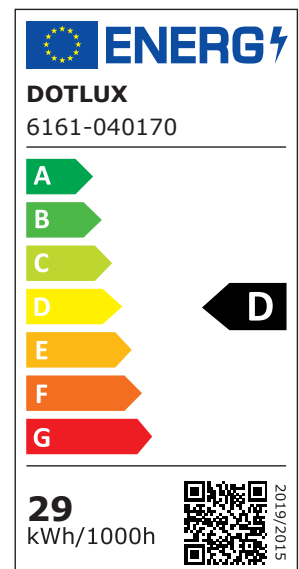

PRODUCT NO. 6161-040170

DOTLUX QUICK-FIXadapt 29W 4000K interchangeable module

to the product page

- Universal LED light module for quick and easy replacement of all conventional light sources in ceiling and wall luminaires
- Tool-free replacement of the LED module even by a non-specialist thanks to DC system plug
- Special lenses with 170° beam angle of the LED module also possible by a non-specialist
- Full flexibility thanks to external power supply unit (power supply unit must be ordered separately)
- the QUICKFIX-adapt can be set up to 700mA with the matching 5068-1 power supply unit.
- inner diameter 25cm
- Outer diameter 30cm

Power consumption and net luminous flux of the module with different operating currents:

- 12W@ 300mA = 2220lm = 185lm/W
- 14W@ 350mA = 2570lm = 184lm/W
- 16W@ 400mA = 2925lm = 183lm/W
- 18W@ 450mA = 3290lm = 183lm/W
- 23W@ 550mA = 3930lm = 171lm/W
- 25W@ 600mA = 4140lm = 166lm/W
- 27W@ 650mA = 4600lm = 170lm/W
- 29W@ 700mA = 4850lm = 167lm/W

SUCCESSION ARTICLE	-	BEAM ANGLE	170
WEIGHT IN KG	0.107	PROTECTION CLASS (IP)	IP20
POWER CONSUMPTION IN WATTS	29	SERVICE LIFE	approx. 50.000 h at 25°C
NET LUMINOUS FLUX IN LUMENS	4850	COLOR TEMPERATURE IN KELVIN	4000
LUMEN PER WATT	167	POWER FACTOR	0,9
		LUMEN PER WATT	167
		PROTECTION CLASS	-
		VOLTAGE TYPE	DC
		SWITCH CYCLES	> 100.000
Dimensions		INPUT VOLTAGE SPAN	40-43
height: 20mm		WARRANTY IN YEARS	3
diameter: 300mm		L80/B10	50000
		DIMMING WITHOUT DIMMER	No
		ENABLED LICENSED PRODUCT	Yes
		INPUT VOLTAGE RANGE LUMINAIRE	40-43
		ASSORTMENT	Proline
		ENERGY EFFICIENCY CLASS ACCORDING TO EU REGULATION 2019/2015	D
		LIFETIME L80/B10 AT 25°C	50000
		ETIM GRUPPEN-ID	EC000996