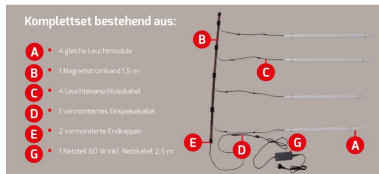

PRODUCT NO. 600178

DOTLUX LED shelf light RETAILO 1130mm 12W 24V 4000K incl. power supply Plug&Play Set 4 pieces

to the product page

- Professional lighting for metal shelving
- Art. 3550 must be used when mounting on a wooden shelf
- Glare-free polycarbonate cover with 120° beam angle
- Tool-free replacement of the LED module also possible by a non-specialist thanks to DC system plug
- High-quality power supply unit 100,000 hours included in the magnetic strip set art. no. 6068
- 3 magnets included in the scope of delivery

The complete set consists of

- 4 identical light modules
- 1 magnetic current strip 1.5 m
- 4 light connection cables
- 1 pre-assembled feed cable
- 2 pre-assembled end caps
- 1 power supply unit 60W incl. mains cable 2.5 m

SUCCESSION ARTICLE	-	BEAM ANGLE	120
WEIGHT IN KG	1.064	PROTECTION CLASS (IP)	IP20
POWER CONSUMPTION IN WATTS	12	SERVICE LIFE	approx. 200,000 h at 25°C
NET LUMINOUS FLUX IN LUMENS	1160	COLOR TEMPERATURE IN KELVIN	4000
LUMEN PER WATT	97	COLOR-RENDERING-INDEX	CRI > 92
		POWER FACTOR	0,9
		LUMEN PER WATT	97
		PROTECTION CLASS	II
Dimensions		VOLTAGE TYPE	DC
length: 1130mm		SWITCH CYCLES	> 200.000
width: 20mm		INPUT VOLTAGE SPAN	24
height: 17mm		WARRANTY IN YEARS	5
		L80/B10	200000
		DIMMING WITHOUT DIMMER	No
		ENABLED LICENSED PRODUCT	Yes
		INPUT VOLTAGE RANGE LUMINAIRE	24
		ASSORTMENT	Proline
		ENERGY EFFICIENCY CLASS ACCORDING TO EU REGULATION 2019/2015	F
		LIFETIME L80/B10 AT 25°C	200000
		LED-LIFETIME LIGHT SOURCE L70/B50 AT 25°C	400000