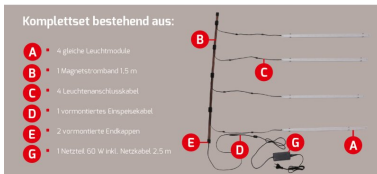

PRODUCT NO. 600177

DOTLUX LED shelf light RETAILO 1130mm 12W 24V 3000K incl. power supply Plug&Play Set 4 pieces

to the product page

- Professional lighting for metal shelving
- Art. 3550 must be used when mounting on a wooden shelf
- Glare-free polycarbonate cover with 120° beam angle
- Tool-free replacement of the LED module also possible by a non-specialist thanks to DC system plug
- High-quality power supply unit 100,000 hours included in the magnetic strip set art. no. 6068
- 3 magnets included in the scope of delivery

The complete set consists of

- 4 identical light modules
- 1 magnetic current strip 1.5 m
- 4 light connection cables
- 1 pre-assembled feed cable
- 2 pre-assembled end caps
- 1 power supply unit 60W incl. mains cable 2.5 m

SUCCESSION ARTICLE	-	BEAM ANGLE	120
WEIGHT IN KG	1.068	PROTECTION CLASS (IP)	IP20
POWER CONSUMPTION IN WATTS	12	SERVICE LIFE	approx. 200,000 h at 25°C
NET LUMINOUS FLUX IN LUMENS	1110	COLOR TEMPERATURE IN KELVIN	3000
LUMEN PER WATT	93	COLOR-RENDERING-INDEX	CRI > 92
		POWER FACTOR	0,9
		LUMEN PER WATT	93
		PROTECTION CLASS	II
Dimensions		VOLTAGE TYPE	DC
length: 1130mm		SWITCH CYCLES	> 200.000
width: 20mm		INPUT VOLTAGE SPAN	24
height: 17mm		WARRANTY IN YEARS	5
		L80/B10	200000
		DIMMING WITHOUT DIMMER	No
		ENABLED LICENSED PRODUCT	Yes
		INPUT VOLTAGE RANGE LUMINAIRE	24
		ASSORTMENT	Proline
		ENERGY EFFICIENCY CLASS ACCORDING TO EU REGULATION 2019/2015	F
		LIFETIME L80/B10 AT 25°C	200000