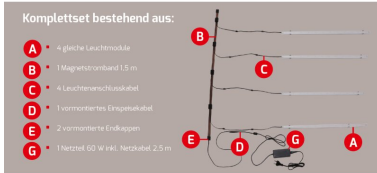

PRODUCT NO. 600176

**DOTLUX LED shelf light RETAILO 900mm 9W 24V 4000K incl. power supply Plug&Play Set 4 pieces**

to the product page

- Professional lighting for metal shelving
- Art. 3550 must be used when mounting on a wooden shelf
- Glare-free polycarbonate cover with 120° beam angle
- Tool-free replacement of the LED module also possible by a non-specialist thanks to DC system plug
- High-quality power supply unit 100,000 hours included in the magnetic strip set art. no. 6068
- 3 magnets included in the scope of delivery

The complete set consists of

- 4 identical light modules
- 1 magnetic current strip 1.5 m
- 4 light connection cables
- 1 pre-assembled feed cable
- 2 pre-assembled end caps
- 1 power supply unit 60W incl. mains cable 2.5 m

<b>SUCCESSION ARTICLE</b>	-	<b>BEAM ANGLE</b>	120
<b>WEIGHT IN KG</b>	1.024	<b>PROTECTION CLASS (IP)</b>	IP20
<b>POWER CONSUMPTION IN WATTS</b>	9	<b>SERVICE LIFE</b>	approx. 200,000 h at 25°C
<b>NET LUMINOUS FLUX IN LUMENS</b>	870	<b>COLOR TEMPERATURE IN KELVIN</b>	4000
<b>LUMEN PER WATT</b>	97	<b>POWER FACTOR</b>	0,9
		<b>LUMEN PER WATT</b>	97
		<b>PROTECTION CLASS</b>	II
		<b>VOLTAGE TYPE</b>	DC
		<b>SWITCH CYCLES</b>	> 200.000
<b>Dimensions</b>		<b>INPUT VOLTAGE SPAN</b>	24
<b>length:</b> 900mm		<b>WARRANTY IN YEARS</b>	5
<b>width:</b> 20mm		<b>L80/B10</b>	200000
<b>height:</b> 17mm		<b>DIMMING WITHOUT DIMMER</b>	No
		<b>ENABLED LICENSED PRODUCT</b>	Yes
		<b>INPUT VOLTAGE RANGE LUMINAIRE</b>	24
		<b>ASSORTMENT</b>	Proline
		<b>ENERGY EFFICIENCY CLASS ACCORDING TO EU REGULATION 2019/2015</b>	F
		<b>LIFETIME L80/B10 AT 25°C</b>	200000
		<b>LED-LIFETIME LIGHT SOURCE L70/B50 AT 25°C</b>	400000
		<b>ETIM GRUPPEN-ID</b>	EC000996
		<b>COLOUR CONSISTENCY (MCADAM ELLIPSE)</b>	SDCM6
		<b>CONNECTION TYPE</b>	Cable